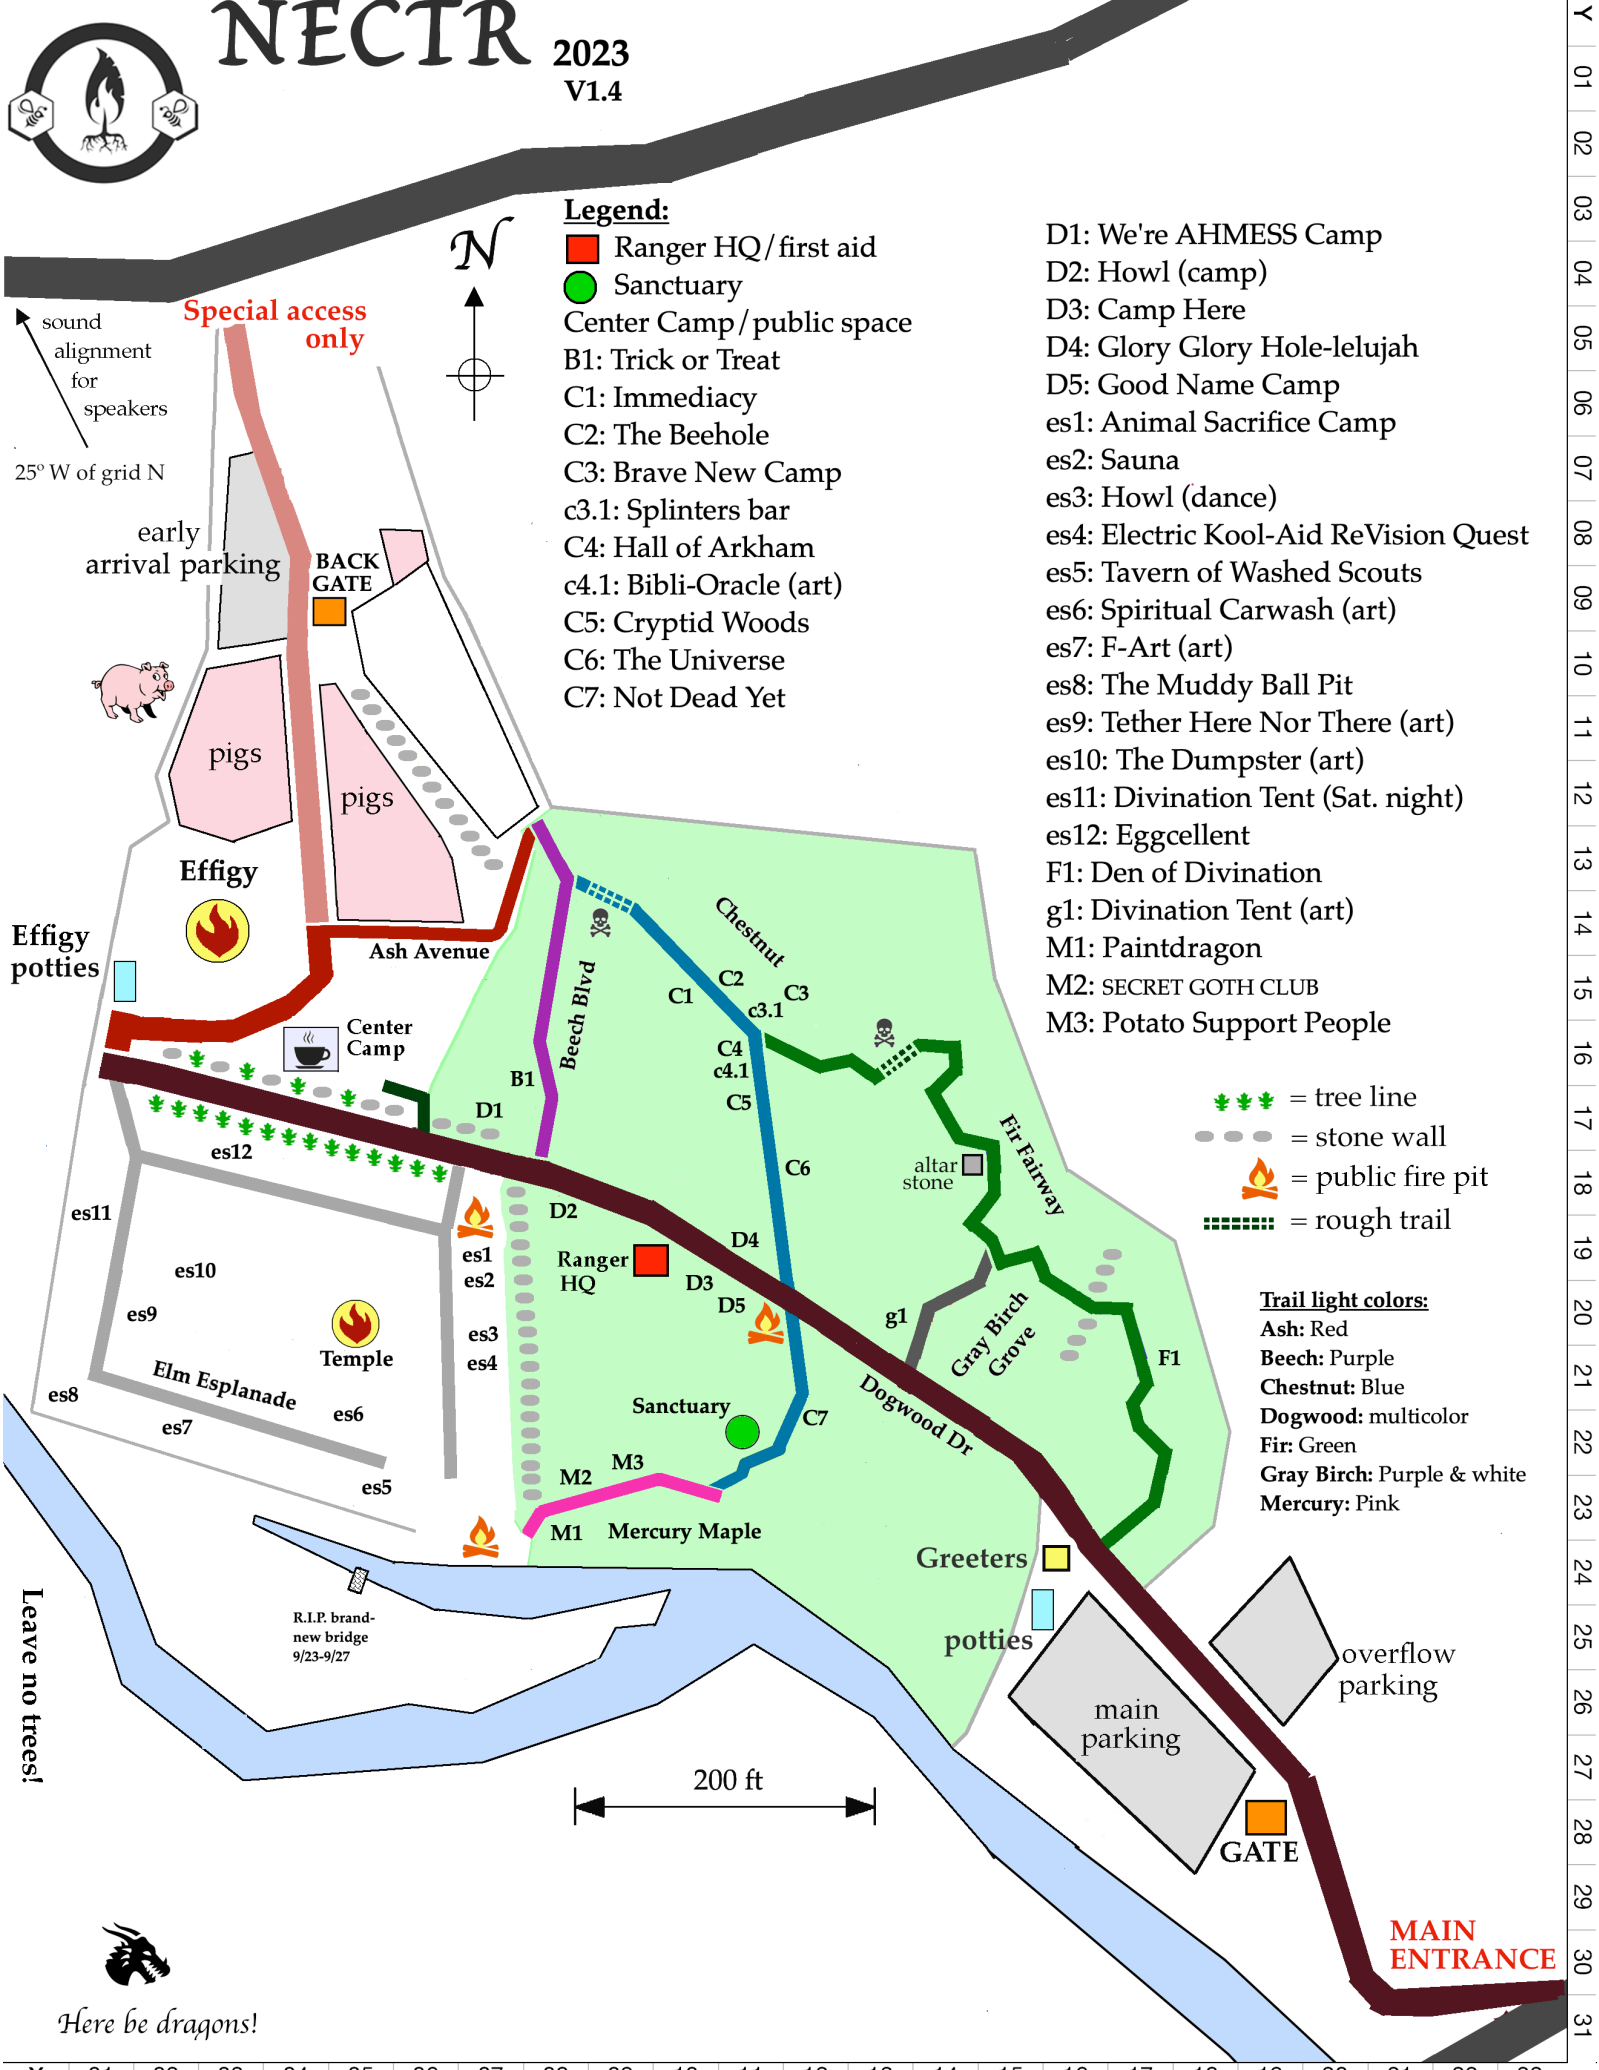

NECTR 2023

V1.4

Legend:

- Ranger HQ/first aid
- Sanctuary
- Center Camp/public space
- B1: Trick or Treat
- C1: Immediacy
- C2: The Beehole
- C3: Brave New Camp
- c3.1: Splinters bar
- C4: Hall of Arkham
- c4.1: Bibli-Oracle (art)
- C5: Cryptid Woods
- C6: The Universe
- C7: Not Dead Yet

- D1: We're AHMESS Camp
- D2: Howl (camp)
- D3: Camp Here
- D4: Glory Glory Hole-lelujah
- D5: Good Name Camp
- es1: Animal Sacrifice Camp
- es2: Sauna
- es3: Howl (dance)
- es4: Electric Kool-Aid ReVision Quest
- es5: Tavern of Washed Scouts
- es6: Spiritual Carwash (art)
- es7: F-Art (art)
- es8: The Muddy Ball Pit
- es9: Tether Here Nor There (art)
- es10: The Dumpster (art)
- es11: Divination Tent (Sat. night)
- es12: Eggcellent
- F1: Den of Divination
- g1: Divination Tent (art)
- M1: Paintdragon
- M2: SECRET GOTH CLUB
- M3: Potato Support People

- *** = tree line
- = stone wall
- = public fire pit
- = rough trail

Trail light colors:

- Ash: Red
- Beech: Purple
- Chestnut: Blue
- Dogwood: multicolor
- Fir: Green
- Gray Birch: Purple & white
- Mercury: Pink

sound alignment for speakers
25° W of grid N

Leave no trees!

Here be dragons!

Y
01
02
03
04
05
06
07
08
09
10
11
12
13
14
15
16
17
18
19
20
21
22
23
24
25
26
27
28
29
30
31

X 01 02 03 04 05 06 07 08 09 10 11 12 13 14 15 16 17 18 19 20 21 22 23